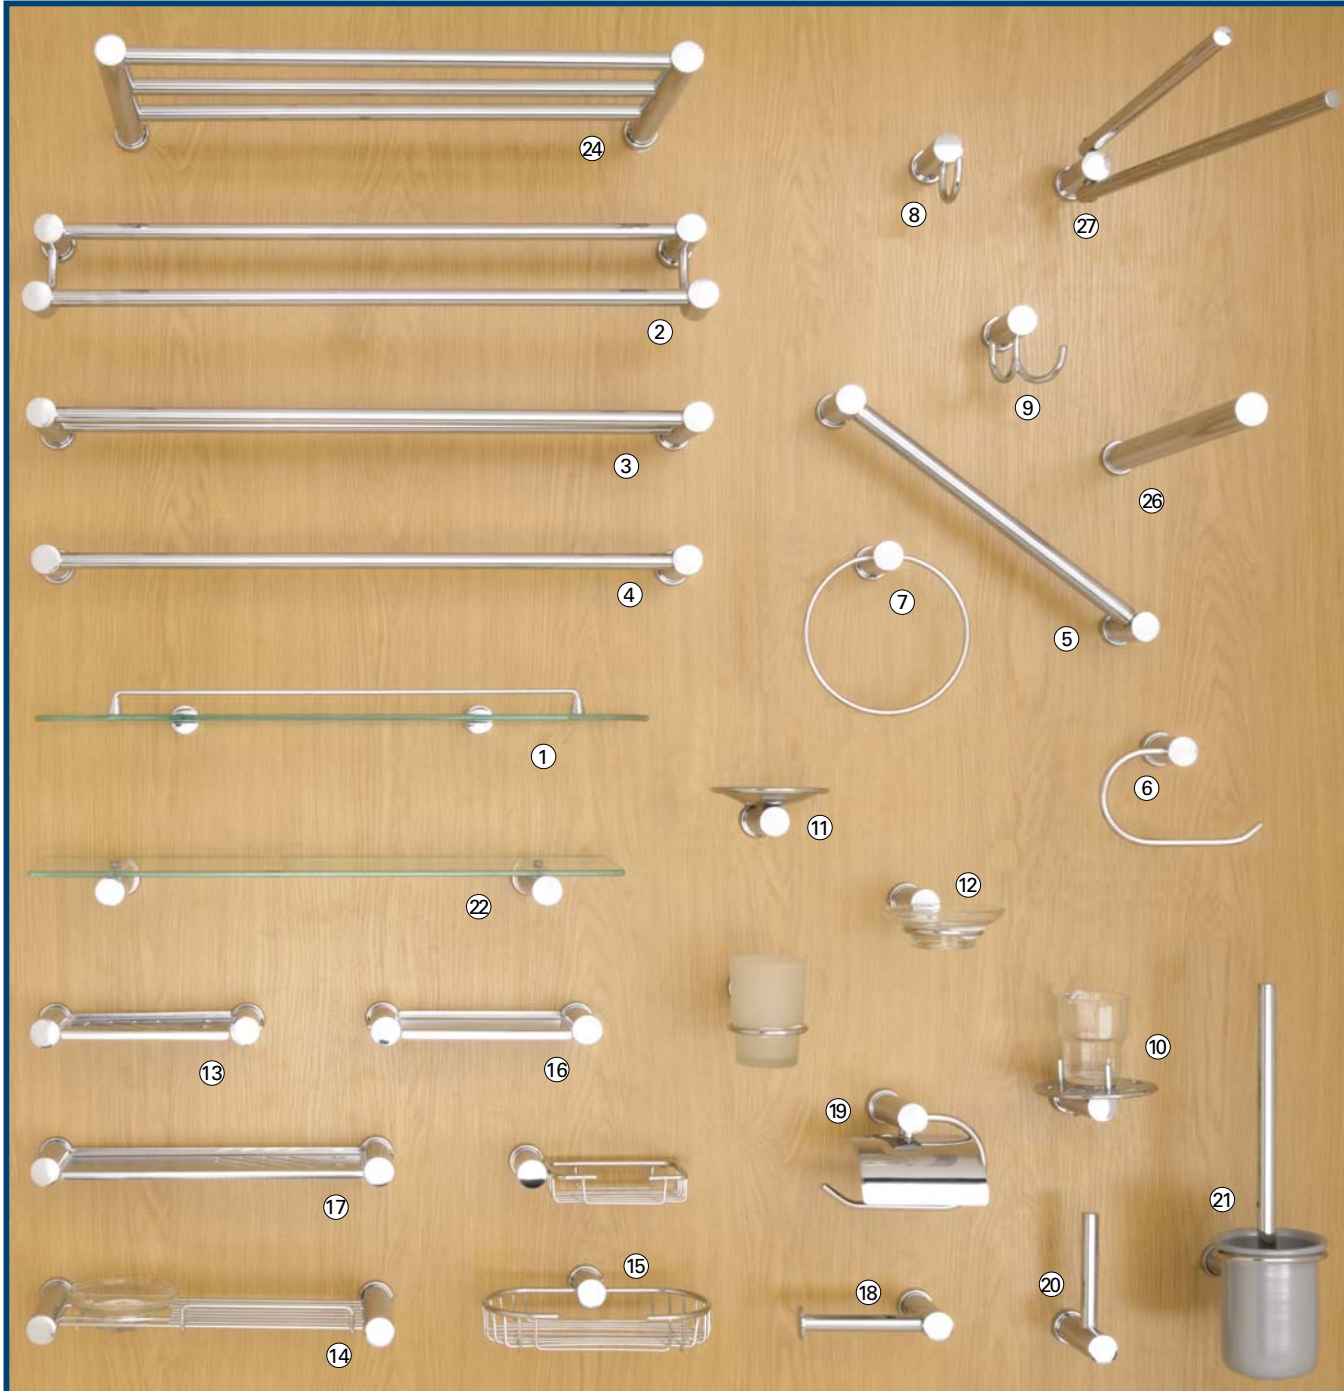

# Stunning

CHROME - A RANGE  
TOWEL RAILS & BATHROOM ACCESSORIES

| DESCRIPTION                   | SIZE(mm) | CODE |
|-------------------------------|----------|------|
| ① De Luxe Glass Shelf         | 600      | A314 |
| ② Drop Towel Rail             | 800      | A313 |
| ③ Double Towel Rail           | 800      | A321 |
| Double Towel Rail             | 600      | A322 |
| ④ Single Towel Rail           | 800      | A312 |
| Single Towel Rail             | 600      | A304 |
| Single Towel Rail             | 400      | A328 |
| ⑤ Grab Rail                   | 350      | A323 |
| ⑥ Open Ring                   | Large    | A303 |
| Open Ring Standard            |          | A327 |
| ⑦ Towel Ring                  |          | A329 |
| ⑧ Single "J" Hook             |          | A305 |
| ⑨ Double Hook                 |          | A306 |
| ⑩ Tooth Brush Holder          |          | A308 |
| ⑪ Soap Dish                   |          | A310 |
| ⑫ Glass Soap Dish             |          | A333 |
| ⑬ Soap Tray                   | 181      | A324 |
| ⑭ Soap Combo                  | 305      | A332 |
| ⑮ Sponge Holder               |          | A316 |
| ⑯ Foot Rest                   | 181      | A338 |
| ⑰ Shower Tray                 | 305      | A325 |
| ⑱ Toilet Roll Holder          |          | A326 |
| Toilet Roll Holder (with lid) |          | A331 |
| Toilet Roll Open Ring         |          | A307 |
| ⑲ Spare Toilet Roll Holder    |          | A309 |
| ⑳ Toilet Brush Set            |          | A315 |
| Toilet Brush (no lid) Set     |          | A330 |
| Toilet Brush Free Standing    |          | A337 |
| ㉑ Glass Shelf                 | 550      | A311 |
| ㉒ Soap Basket                 |          | A339 |
| ㉓ Towel Rail                  |          | A318 |
| ㉔ Glass Tumbler Holder        |          | A334 |
| ㉕ Basin Rail                  |          | A340 |
| ㉖ Swivel Rail                 |          | A341 |